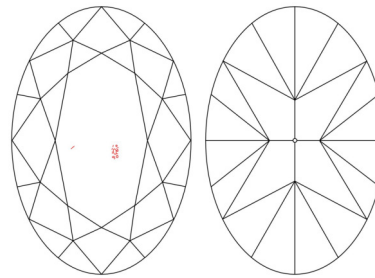

GIA NATURAL DIAMOND GRADING REPORT

October 09, 2024  
 GIA Report Number ..... 1508583214  
 Shape and Cutting Style ..... Oval Brilliant  
 Measurements ..... 9.98 x 6.84 x 4.32 mm

GRADING RESULTS

Carat Weight ..... 2.01 carat  
 Color Grade ..... G  
 Clarity Grade ..... VS2

PROPORTIONS

Profile not to actual proportions

CLARITY CHARACTERISTICS

KEY TO SYMBOLS\*

- Crystal
- ∖ Needle

GRADING SCALES

GIA COLOR SCALE		GIA CLARITY SCALE	
COLOURLESS	D	VERY VERY SLIGHTLY INCLUDED	FLAWLESS
	E		INTERNALLY FLAWLESS
	F		VVS <sub>1</sub>
NEAR COLOURLESS	G	VERY SLIGHTLY INCLUDED	VVS <sub>2</sub>
	H		VS <sub>1</sub>
	I		VS <sub>2</sub>
FANT	J	SLIGHTLY INCLUDED	SI <sub>1</sub>
	K		SI <sub>2</sub>
	L		I <sub>1</sub>
VERY LIGHT	M	INCLUDED	I <sub>2</sub>
	N		I <sub>3</sub>
	O		
LIGHT	P		
	Q		
	R		
	S		
	T		
	U		
	V		
W			
X			
Y			
Z			