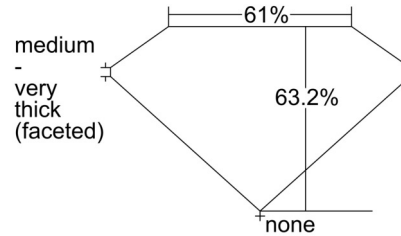

GIA NATURAL DIAMOND GRADING REPORT

October 09, 2024  
 GIA Report Number ..... 1508583214  
 Shape and Cutting Style ..... Oval Brilliant  
 Measurements ..... 9.98 x 6.84 x 4.32 mm

GRADING RESULTS

Carat Weight ..... 2.01 carat  
 Color Grade ..... G  
 Clarity Grade ..... VS2

PROPORTIONS

Profile not to actual proportions

CLARITY CHARACTERISTICS

KEY TO SYMBOLS\*

- Crystal
- ∖ Needle

GRADING SCALES

GIA COLOR SCALE		GIA CLARITY SCALE	
COLOURLESS	D	VERY VERY SLIGHTLY INCLUDED	FLAWLESS
	E		INTERNALLY FLAWLESS
	F		VVS <sub>1</sub>
NEAR COLOURLESS	G	VERY SLIGHTLY INCLUDED	VVS <sub>2</sub>
	H		VS <sub>1</sub>
	I		VS <sub>2</sub>
FANT	J	SLIGHTLY INCLUDED	SI <sub>1</sub>
	K		SI <sub>2</sub>
	L		I <sub>1</sub>
VERY LIGHT	M	INCLUDED	I <sub>2</sub>
	N		I <sub>3</sub>
	O		
LIGHT	P		
	Q		
	R		
	S		
	T		
	U		
	V		
W			
X			
Y			
Z			