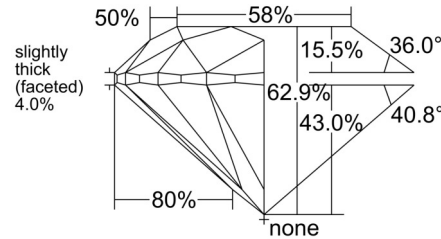

GIA NATURAL DIAMOND GRADING REPORT

December 11, 2024
 GIA Report Number 1508942238
 Shape and Cutting Style Round Brilliant
 Measurements 10.26 - 10.33 x 6.47 mm

GRADING RESULTS

Carat Weight 4.31 carat
 Color Grade I
 Clarity Grade VVS1
 Cut Grade Excellent

ADDITIONAL GRADING INFORMATION

Polish Excellent
 Symmetry Excellent
 Fluorescence Medium Blue
 Inscription(s): GIA 1508942238
Comments: Additional pinpoints are not shown.

PROPORTIONS

Profile to actual proportions

CLARITY CHARACTERISTICS

KEY TO SYMBOLS*

-  Needle
-  Pinpoint

* Red symbols denote internal characteristics (inclusions). Green or black symbols denote external characteristics (blemishes). Diagram is an approximate representation of the diamond, and symbols shown indicate type, position, and approximate size of clarity characteristics. All clarity characteristics may not be shown. Details of finish are not shown.