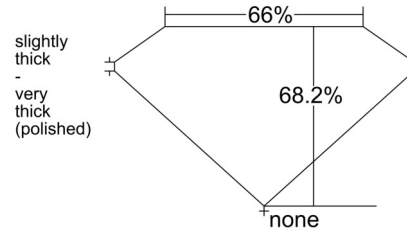

GIA NATURAL DIAMOND GRADING REPORT

December 09, 2024

GIA Report Number 1508955709

Shape and Cutting Style Cut-Cornered Rectangular
Modified Brilliant

Measurements 8.66 x 6.71 x 4.58 mm

GRADING RESULTS

Carat Weight 2.52 carat

PROPORTIONS

Profile not to actual proportions

CLARITY CHARACTERISTICS

KEY TO SYMBOLS*

- Crystal
- ~ Feather

GRADING SCALES

GIA COLOR SCALE		GIA CLARITY SCALE	
COLOURLESS	D	VERY VERY SLIGHTLY INCLUDED	FLAWLESS
	E		INTERNALLY FLAWLESS
	F		VVS ₁
NEAR COLOURLESS	G	VERY SLIGHTLY INCLUDED	VVS ₂
	H		VS ₁
	I		VS ₂
FANT	J	SLIGHTLY INCLUDED	SI ₁
	K		SI ₂
	L		I ₁
VERY LIGHT	M	INCLUDED	I ₂
	N		I ₃
	O		
LIGHT	P		
	Q		
	R		
	S		
	T		
	U		
	V		
W			
X			
Y			
Z			

* Red symbols denote internal characteristics (inclusions). Green or black symbols denote external characteristics (blemishes). Diagram is an approximate representation of the diamond, and symbols shown indicate type, position, and approximate size of clarity characteristics. All clarity characteristics may not be shown. Details of finish are not shown.