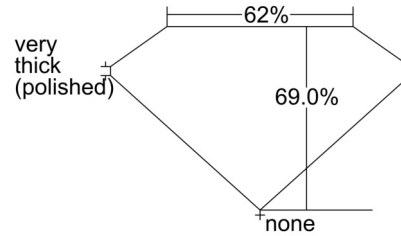

GIA NATURAL DIAMOND GRADING REPORT

November 05, 2024
 GIA Report Number 1509764478
 Shape and Cutting Style Square Emerald Cut
 Measurements 5.43 x 5.32 x 3.67 mm

GRADING RESULTS

Carat Weight 1.01 carat
 Color Grade F
 Clarity Grade VVS1

ADDITIONAL GRADING INFORMATION

Polish Very Good
 Symmetry Very Good
 Fluorescence Strong Blue
 Inscription(s): GIA 1509764478
 Comments: Additional pinpoints are not shown.

PROPORTIONS

Profile not to actual proportions

CLARITY CHARACTERISTICS

KEY TO SYMBOLS*

- Pinpoint
- ~ Feather

* Red symbols denote internal characteristics (inclusions). Green or black symbols denote external characteristics (blemishes). Diagram is an approximate representation of the diamond, and symbols shown indicate type, position, and approximate size of clarity characteristics. All clarity characteristics may not be shown. Details of finish are not shown.