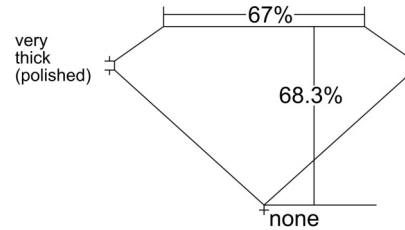

**GIA NATURAL DIAMOND GRADING REPORT**

March 07, 2025

GIA Report Number ..... 1513537233

Shape and Cutting Style ..... Emerald Cut

Measurements ..... 8.64 x 5.86 x 4.00 mm

**GRADING RESULTS**

Carat Weight ..... 2.10 carat

Profile not to actual proportions

**CLARITY CHARACTERISTICS**

**KEY TO SYMBOLS\***

- Crystal
- Pinpoint

\* Red symbols denote internal characteristics (inclusions). Green or black symbols denote external characteristics (blemishes). Diagram is an approximate representation of the diamond, and symbols shown indicate type, position, and approximate size of clarity characteristics. All clarity characteristics may not be shown. Details of finish are not shown.