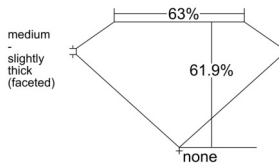

GIA®

FACSIMILE

GIA REPORT 1513554916

Verify this report at GIA.edu

GIA NATURAL DIAMOND DOSSIER®

March 06, 2025
GIA Report Number 1513554916
Shape and Cutting Style ..... Pear Brilliant
Measurements ..... 7.19 x 4.23 x 2.62 mm

GRADING RESULTS

Carat Weight ..... 0.45 carat
Color Grade I
Clarity Grade VS2

ADDITIONAL GRADING INFORMATION

Polish ..... Very Good
Symmetry ..... Very Good
Fluorescence ..... None
Clarity Characteristics ..... Crystal
Inscription(s): GIA 1513554916

PROPORTIONS

Profile not to actual proportions

GRADING SCALES

GIA COLOR SCALE		GIA CLARITY SCALE			
COLORLESS	D	VERY VERY SLIGHTLY INCLUDED	FLAWLESS		
	E		INTERNALLY FLAWLESS		
	F	VERY SLIGHTLY INCLUDED	VVS₁		
	G		VVS₂		
	H		VS₁		
	NEAR COLORLESS	I	SLIGHTLY INCLUDED	VS₂	
		J		SI₁	
		FAINT	K	INCLUDED	SI₂
			L		I₁
			M		I₂
N			I₃		
VERT LIGHT	O	LIGHT			
	P				
	Q				
	R				
	S				
	T				
	U				
	V				
W					
X					
Y					
Z