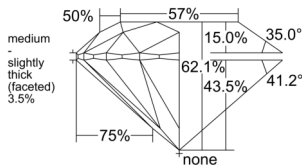

GIA®

FACSIMILE

GIA REPORT 1515240099

Verify this report at GIA.edu

GIA NATURAL DIAMOND DOSSIER®

January 20, 2025
GIA Report Number 1515240099
Shape and Cutting Style ..... Round Brilliant
Measurements ..... 4.90 - 4.93 x 3.05 mm

GRADING RESULTS

Carat Weight ..... 0.45 carat
Color Grade ..... G
Clarity Grade VS1
Cut Grade ..... Excellent

ADDITIONAL GRADING INFORMATION

Polish ..... Excellent
Symmetry ..... Excellent
Fluorescence ..... Strong Blue
Clarity Characteristics ..... Crystal, Needle, Pinpoint
Inscription(s): GIA 1515240099

PROPORTIONS

GRADING SCALES

GIA COLOR SCALE	GIA CLARITY SCALE	GIA CUT SCALE	
D	FLAWLESS	EXCELLENT	
E	INTERNALLY FLAWLESS		
F		VVS₁	VERY GOOD
G	VVS₂		
H	VS₁	GOOD	
I	VS₂		
J	SI₁	FAIR	
K	SI₂		
L	I₁	POOR	
M	I₂		
N	I₃		
O			
P			
Q			
R			
S			
T			
U			
V			
W			
X			
Y			
Z