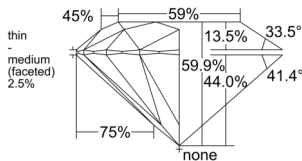

GIA®

FACSIMILE

GIA REPORT 1515552455

Verify this report at GIA.edu

GIA NATURAL DIAMOND DOSSIER®

March 04, 2025
GIA Report Number 1515552455
Shape and Cutting Style ..... Round Brilliant
Measurements ..... 4.69 - 4.72 x 2.82 mm

GRADING RESULTS

Carat Weight ..... 0.37 carat
Color Grade ..... H
Clarity Grade VS2
Cut Grade ..... Excellent

ADDITIONAL GRADING INFORMATION

Polish ..... Excellent
Symmetry ..... Excellent
Fluorescence ..... Medium Blue
Clarity Characteristics ..... Crystal
Inscription(s): GIA 1515552455

PROPORTIONS

Profile to actual proportions

GRADING SCALES

GIA COLOR SCALE	GIA CLARITY SCALE	GIA CUT SCALE	
Colorless	Flawless	Excellent	
D	Internally Flawless		
E	Very Slightly Included	Very Good	
F			VVS₁
G	VVS₂	Good	
H	VS₁		
I	VS₂	Fair	
J	SI₁		
K	SI₂	Poor	
L	I₁		
M	I₂		
N	I₃		
O			
P			
Q			
R			
S			
T			
U			
V			
W			
X			
Y			
Z