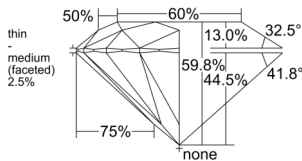

GIA®

FACSIMILE

GIA REPORT 1515567646

Verify this report at GIA.edu

GIA NATURAL DIAMOND DOSSIER®

March 04, 2025
GIA Report Number 1515567646
Shape and Cutting Style ..... Round Brilliant
Measurements ..... 5.38 - 5.41 x 3.23 mm

GRADING RESULTS

Carat Weight ..... 0.56 carat
Color Grade ..... E
Clarity Grade VVS1
Cut Grade ..... Excellent

ADDITIONAL GRADING INFORMATION

Polish ..... Excellent
Symmetry ..... Excellent
Fluorescence ..... None
Clarity Characteristics ..... Cloud, Pinpoint
Inscription(s): GIA 1515567646

PROPORTIONS

Profile to actual proportions