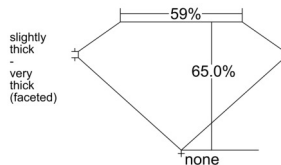

GIA®

FACSIMILE

GIA REPORT 1517237698

Verify this report at GIA.edu

GIA NATURAL DIAMOND DOSSIER®

January 20, 2025
GIA Report Number 1517237698
Shape and Cutting Style ..... Oval Brilliant
Measurements ..... 7.26 x 5.24 x 3.41 mm

GRADING RESULTS

Carat Weight ..... 0.85 carat
Color Grade ..... D
Clarity Grade VVS2

ADDITIONAL GRADING INFORMATION

Polish ..... Excellent
Symmetry ..... Very Good
Fluorescence ..... Medium Blue
Clarity Characteristics..... Pinpoint, Needle, Surface Graining
Inscription(s): GIA 1517237698

PROPORTIONS

Profile not to actual proportions

GRADING SCALES

GIA COLOR SCALE		GIA CLARITY SCALE			
COLORLESS	D	VERY VERY SLIGHTLY INCLUDED	FLAWLESS		
	E		INTERNALLY FLAWLESS		
	F	VERY SLIGHTLY INCLUDED	VVS₁		
	G		VVS₂		
	H		VS₁		
	NEAR COLORLESS	I	SLIGHTLY INCLUDED	VS₂	
		J		SI₁	
		FAINT	K	INCLUDED	SI₂
			L		I₁
			M		I₂
VERT LIGHT			N	LIGHT	I₃
	O				
	P				
	Q				
LIGHT	R				
	S				
	T				
	U				
	V				
	W				
	X				
	Y				
	Z