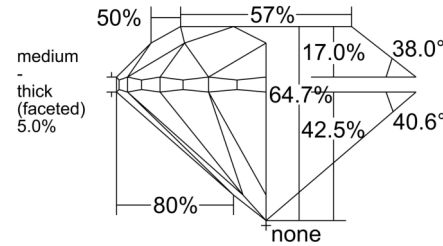

**GIA NATURAL DIAMOND GRADING REPORT**

 October 31, 2025  
 GIA Report Number ..... 1538855301  
 Shape and Cutting Style ..... Round Brilliant  
 Measurements ..... 7.11 - 7.16 x 4.62 mm

**GRADING RESULTS**

 Carat Weight ..... 1.50 carat  
 Color Grade ..... H  
 Clarity Grade ..... SI1  
 Cut Grade ..... Very Good

**ADDITIONAL GRADING INFORMATION**

 Polish ..... Excellent  
 Symmetry ..... Very Good  
 Fluorescence ..... Medium Blue  
 Inscription(s): GIA 1538855301

**Comments:** Additional clouds are not shown. Pinpoints are not shown.

**PROPORTIONS**

Profile to actual proportions

**CLARITY CHARACTERISTICS**

**KEY TO SYMBOLS\***

-  Feather
-  Cloud
-  Crystal
-  Needle

\* Red symbols denote internal characteristics (inclusions). Green or black symbols denote external characteristics (blemishes). Diagram is an approximate representation of the diamond, and symbols shown indicate type, position, and approximate size of clarity characteristics. All clarity characteristics may not be shown. Details of finish are not shown.