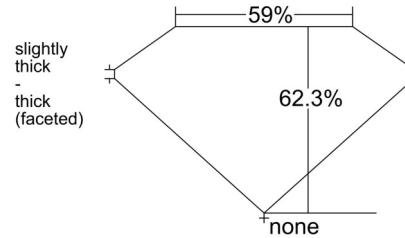

PROPORTIONS

Profile not to actual proportions