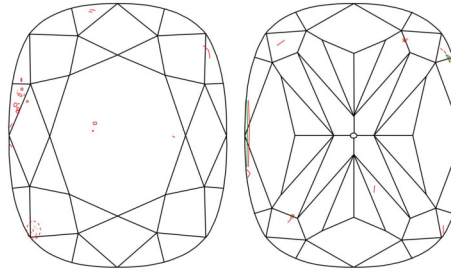

GIA NATURAL DIAMOND GRADING REPORT

April 18, 2026  
 GIA Report Number ..... 1558067874  
 Shape and Cutting Style ..... Cushion Modified Brilliant  
 Measurements ..... 7.20 x 6.51 x 4.66 mm

GRADING RESULTS

Carat Weight ..... 2.01 carat  
 Color Grade ..... J  
 Clarity Grade ..... SI1

ADDITIONAL GRADING INFORMATION

Polish ..... Excellent  
 Symmetry ..... Excellent  
 Fluorescence ..... None  
 Inscription(s): GIA 1558067874

**Comments:** Additional clouds are not shown. Pinpoints are not shown.

PROPORTIONS

Profile not to actual proportions

CLARITY CHARACTERISTICS

KEY TO SYMBOLS\*

-  Cloud
-  Cavity
-  Feather
-  Needle
-  Crystal
-  Indented Natural

\* Red symbols denote internal characteristics (inclusions). Green or black symbols denote external characteristics (blemishes). Diagram is an approximate representation of the diamond, and symbols shown indicate type, position, and approximate size of clarity characteristics. All clarity characteristics may not be shown. Details of finish are not shown.