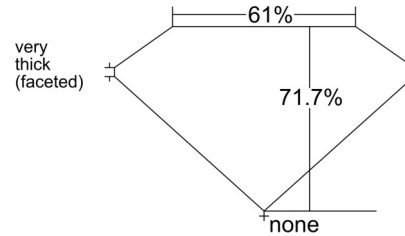

GIA NATURAL DIAMOND GRADING REPORT

April 18, 2026  
 GIA Report Number ..... 1558067874  
 Shape and Cutting Style ..... Cushion Modified Brilliant  
 Measurements ..... 7.20 x 6.51 x 4.66 mm

GRADING RESULTS

Carat Weight ..... 2.01 carat  
 Color Grade ..... J  
 Clarity Grade ..... SI1

ADDITIONAL GRADING INFORMATION

Polish ..... Excellent  
 Symmetry ..... Excellent  
 Fluorescence ..... None  
 Inscription(s): GIA 1558067874

**Comments:** Additional clouds are not shown. Pinpoints are not shown.

PROPORTIONS

Profile not to actual proportions

CLARITY CHARACTERISTICS

KEY TO SYMBOLS\*

-  Cloud
-  Cavity
-  Feather
-  Needle
-  Crystal
-  Indented Natural

\* Red symbols denote internal characteristics (inclusions). Green or black symbols denote external characteristics (blemishes). Diagram is an approximate representation of the diamond, and symbols shown indicate type, position, and approximate size of clarity characteristics. All clarity characteristics may not be shown. Details of finish are not shown.