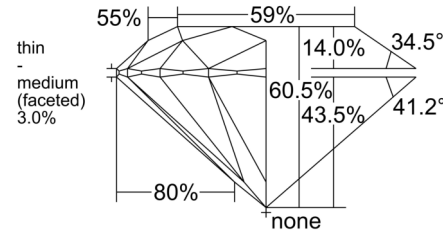

GIA REPORT
17444039

Verify this report at GIA.edu

FACSIMILE

This is a digital representation of the original GIA Report. This representation might not be accepted in lieu of the original GIA Report in certain circumstances. The original GIA Report includes certain security features which are not reproducible on this facsimile.

GIA NATURAL DIAMOND GRADING REPORT

March 11, 2026
GIA Report Number 17444039
Shape and Cutting Style ..... Round Brilliant
Measurements ..... 7.64 - 7.70 x 4.64 mm

GRADING RESULTS

Carat Weight ..... 1.65 carat
Color Grade ..... F
Clarity Grade ..... Internally Flawless
Cut Grade ..... Excellent

ADDITIONAL GRADING INFORMATION

Polish ..... Excellent
Symmetry ..... Excellent
Fluorescence ..... None
Inscription(s): GIA 17444039
Comments: Minor details of polish are not shown.

PROPORTIONS

Profile to actual proportions