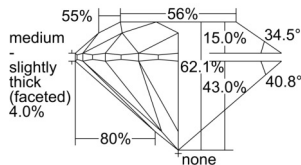

GIA®

FACSIMILE

GIA REPORT 2115152943

Verify this report at GIA.edu

GIA NATURAL DIAMOND DOSSIER®

September 30, 2024
GIA Report Number 2115152943
Shape and Cutting Style ..... Round Brilliant
Measurements ..... 5.91 - 5.97 x 3.69 mm

GRADING RESULTS

Carat Weight ..... 0.80 carat
Color Grade ..... G
Clarity Grade VVS1
Cut Grade ..... Excellent

ADDITIONAL GRADING INFORMATION

Polish ..... Excellent
Symmetry ..... Very Good
Fluorescence ..... None
Clarity Characteristics ..... Cloud, Chip
Inscription(s): GIA 2115152943, H&A

PROPORTIONS

Profile to actual proportions

GRADING SCALES

GIA COLOR SCALE	GIA CLARITY SCALE	GIA CUT SCALE	
D	FLAWLESS	EXCELLENT	
E	INTERNALLY FLAWLESS		
F		VVS₁	VERY GOOD
G	VVS₂		
H	VS₁	GOOD	
I	VS₂		
J	SI₁	FAIR	
K	SI₂		
L	I₁	POOR	
M			
N			
O	I₂		
P			
Q			
R	I₃		
S			
T			
U			
V			
W			
X			
Y			
Z