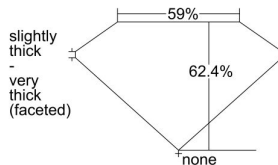

GIA®

FACSIMILE

GIA REPORT 2205487578

Verify this report at GIA.edu

GIA NATURAL DIAMOND DOSSIER®

August 06, 2019
GIA Report Number 2205487578
Shape and Cutting Style ..... Marquise Brilliant
Measurements ..... 9.03 x 4.03 x 2.52 mm

GRADING RESULTS

Carat Weight ..... 0.54 carat
Color Grade ..... K
Clarity Grade VVS2

ADDITIONAL GRADING INFORMATION

Polish ..... Excellent
Symmetry ..... Excellent
Fluorescence ..... Strong Blue
Clarity Characteristics ..... Chip, Pinpoint
Inscription(s): GIA 2205487578

PROPORTIONS

Profile not to actual proportions

GRADING SCALES

GIA COLOR SCALE		GIA CLARITY SCALE			
COLORLESS	D	VERY VERY SLIGHTLY INCLUDED	FLAWLESS		
	E		INTERNALLY FLAWLESS		
	F	VERY SLIGHTLY INCLUDED	VVS₁		
	G		VVS₂		
	H		VS₁		
	NEAR COLORLESS	I	SLIGHTLY INCLUDED	VS₂	
		J		SI₁	
		FAINT	K	INCLUDED	SI₂
			L		I₁
			M		I₂
VERT LIGHT			N	INCLUDED	I₃
			O		
			P		
	Q				
LIGHT	R				
	S				
	T				
	U				
	V				
	Z