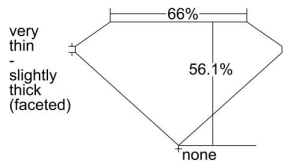

GIA®

FACSIMILE

GIA REPORT 2211526182

Verify this report at GIA.edu

GIA NATURAL DIAMOND DOSSIER®

April 12, 2021
GIA Report Number 2211526182
Shape and Cutting Style ..... Heart Brilliant
Measurements ..... 5.33 x 5.66 x 3.17 mm

GRADING RESULTS

Carat Weight ..... 0.57 carat
Color Grade ..... K
Clarity Grade VVS2

ADDITIONAL GRADING INFORMATION

Polish ..... Very Good
Symmetry ..... Very Good
Fluorescence ..... Strong Blue
Clarity Characteristics... Cloud, Needle, Surface Graining, Natural
Inscription(s): GIA 2211526182

PROPORTIONS

Profile not to actual proportions

GRADING SCALES

GIA COLOR SCALE		GIA CLARITY SCALE			
COLORLESS	D	VERY VERY SLIGHTLY INCLUDED	FLAWLESS		
	E		INTERNALLY FLAWLESS		
	F	VERY SLIGHTLY INCLUDED	VVS₁		
	G		VVS₂		
	H		VS₁		
	NEAR COLORLESS	I	SLIGHTLY INCLUDED	VS₂	
		J		SI₁	
		FAINT	K	INCLUDED	SI₂
			L		I₁
			M		I₂
VERT LIGHT			N	INCLUDED	I₃
			O		
			P		
	Q				
LIGHT	R				
	S				
	T				
	U				
	V				
	W				
	X				
	Y				
	Z