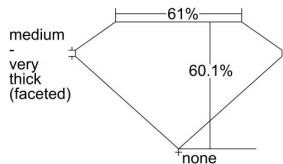

GIA®

FACSIMILE

GIA REPORT 2211997635

Verify this report at GIA.edu

GIA NATURAL DIAMOND DOSSIER®

September 02, 2021
GIA Report Number 2211997635
Shape and Cutting Style ..... Heart Brilliant
Measurements ..... 5.19 x 6.22 x 3.74 mm

GRADING RESULTS

Carat Weight ..... 0.72 carat
Color Grade ..... H
Clarity Grade VVS2

ADDITIONAL GRADING INFORMATION

Polish ..... Excellent
Symmetry ..... Very Good
Fluorescence ..... None
Clarity Characteristics ..... Pinpoint, Cloud
Inscription(s): GIA 2211997635

PROPORTIONS

Profile not to actual proportions

GRADING SCALES

GIA COLOR SCALE		GIA CLARITY SCALE			
COLORLESS	D	VERY VERY SLIGHTLY INCLUDED	FLAWLESS		
	E		INTERNALLY FLAWLESS		
	F	VERY SLIGHTLY INCLUDED	VVS₁		
	G		VVS₂		
	H		VS₁		
	NEAR COLORLESS	I	SLIGHTLY INCLUDED	VS₂	
		J		SI₁	
		FAINT	K	INCLUDED	SI₂
			L		I₁
			M		I₂
VERTICALLY LIGHT	N	LIGHT	I₃		
	O				
	P				
	Q				
	R