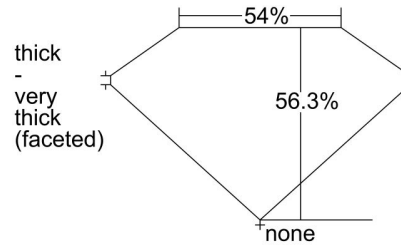

PROPORTIONS

Profile not to actual proportions