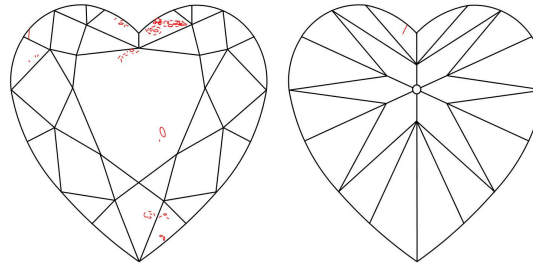

GIA NATURAL DIAMOND GRADING REPORT

November 20, 2020
 GIA Report Number 2215286434
 Shape and Cutting Style Heart Brilliant
 Measurements 6.30 x 6.82 x 3.84 mm

GRADING RESULTS

Carat Weight 1.00 carat
 Color Grade I
 Clarity Grade SI1

ADDITIONAL GRADING INFORMATION

Polish Excellent
 Symmetry Very Good
 Fluorescence None
 Inscription(s): GIA 2215286434
 Comments: Additional clouds are not shown.

PROPORTIONS

Profile not to actual proportions

CLARITY CHARACTERISTICS

KEY TO SYMBOLS*

- Crystal
- ⊗ Cloud
- ↘ Needle
- ~ Feather

* Red symbols denote internal characteristics (inclusions). Green or black symbols denote external characteristics (blemishes). Diagram is an approximate representation of the diamond, and symbols shown indicate type, position, and approximate size of clarity characteristics. All clarity characteristics may not be shown. Details of finish are not shown.