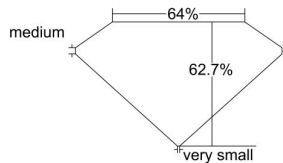

GIA®

FACSIMILE

GIA REPORT 2215873014

Verify this report at GIA.edu

GIA NATURAL DIAMOND DOSSIER®

July 16, 2021
GIA Report Number 2215873014
Shape and Cutting Style ..... Oval Brilliant
Measurements ..... 5.82 x 4.66 x 2.92 mm

GRADING RESULTS

Carat Weight ..... 0.51 carat
Color Grade ..... J
Clarity Grade VS1

ADDITIONAL GRADING INFORMATION

Polish ..... Excellent
Symmetry ..... Very Good
Fluorescence ..... Faint
Clarity Characteristics..... Crystal, Cloud, Pinpoint
Inscription(s): GIA 2215873014

PROPORTIONS

Profile not to actual proportions

GRADING SCALES

GIA COLOR SCALE		GIA CLARITY SCALE			
COLORLESS	D	VERY VERY SLIGHTLY INCLUDED	FLAWLESS		
	E		INTERNALLY FLAWLESS		
	F	VERY SLIGHTLY INCLUDED	VVS₁		
	G		VVS₂		
	H		VS₁		
	NEAR COLORLESS	I	SLIGHTLY INCLUDED	VS₂	
		J		SI₁	
		FAINT	K	INCLUDED	SI₂
			L		I₁
			M		I₂
VERT LIGHT	N	LIGHT	I₃		
	O				
	P				
	Q				
	R