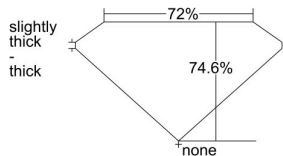

GIA®

FACSIMILE

GIA REPORT 2215957798

Verify this report at GIA.edu

GIA NATURAL DIAMOND DOSSIER®

August 24, 2021
GIA Report Number 2215957798
Shape and Cutting Style ..... Square Modified Brilliant
Measurements ..... 4.72 x 4.62 x 3.45 mm

GRADING RESULTS

Carat Weight ..... 0.70 carat
Color Grade ..... J
Clarity Grade VS1

ADDITIONAL GRADING INFORMATION

Polish ..... Excellent
Symmetry ..... Very Good
Fluorescence ..... None
Clarity Characteristics..... Crystal, Feather, Pinpoint
Inscription(s): GIA 2215957798

PROPORTIONS

Profile not to actual proportions

GRADING SCALES

GIA COLOR SCALE		GIA CLARITY SCALE			
COLORLESS	D	VERY VERY SLIGHTLY INCLUDED	FLAWLESS		
	E		INTERNALLY FLAWLESS		
	F		VVS₁		
	NEAR COLORLESS	G	VERY SLIGHTLY INCLUDED	VVS₂	
		H		VS₁	
		FAINT	I	SLIGHTLY INCLUDED	VS₂
			J		SI₁
	LIGHT	K	INCLUDED	SI₂	
		L		I₁	
		M		I₂	
N		INCLUDED	I₃		
O					
P					
Q					
R					
S					
T					
U					
V					
W					
X					
Y					
Z