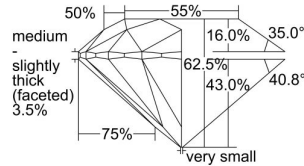

GIA®

FACSIMILE

GIA REPORT 2215978925

Verify this report at GIA.edu

GIA NATURAL DIAMOND DOSSIER®

August 24, 2021
GIA Report Number 2215978925
Shape and Cutting Style ..... Round Brilliant
Measurements ..... 5.79 - 5.82 x 3.63 mm

GRADING RESULTS

Carat Weight ..... 0.75 carat
Color Grade ..... D
Clarity Grade VS1
Cut Grade ..... Excellent

ADDITIONAL GRADING INFORMATION

Polish ..... Excellent
Symmetry ..... Excellent
Fluorescence ..... Very Strong Blue
Clarity Characteristics ..... Crystal, Needle
Inscription(s): GIA 2215978925

PROPORTIONS

Profile to actual proportions