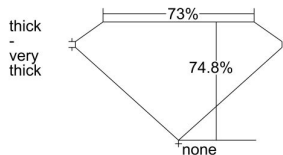

GIA®

FACSIMILE

GIA REPORT 2221412118

Verify this report at GIA.edu

GIA NATURAL DIAMOND DOSSIER®

April 14, 2022
GIA Report Number 2221412118
Shape and Cutting Style ..... **Square Modified Brilliant**
Measurements ..... 5.02 x 4.89 x 3.66 mm

GRADING RESULTS

Carat Weight ..... 0.80 carat
Color Grade ..... E
Clarity Grade VS1

ADDITIONAL GRADING INFORMATION

Polish ..... Excellent
Symmetry ..... Very Good
Fluorescence ..... None
Clarity Characteristics..... **Cloud, Pinpoint, Indented Natural**
Inscription(s): GIA 2221412118

PROPORTIONS

Profile not to actual proportions

GRADING SCALES

GIA COLOR SCALE		GIA CLARITY SCALE			
COLORLESS	D	VERY VERY SLIGHTLY INCLUDED	FLAWLESS		
	E		INTERNALLY FLAWLESS		
	F		VVS₁		
	NEAR COLORLESS	G	VERY SLIGHTLY INCLUDED	VVS₂	
		H		VS₁	
		FAINT	I	SLIGHTLY INCLUDED	VS₂
			J		SI₁
			K	SI₂	
	LIGHT	L	INCLUDED	I₁	
		M		I₂	
N		I₃			
O					
P					
Q					
R