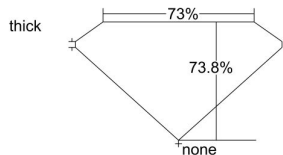

GIA®

FACSIMILE

GIA REPORT 2225118848

Verify this report at GIA.edu

GIA NATURAL DIAMOND DOSSIER®

November 03, 2021
GIA Report Number 2225118848
Shape and Cutting Style ..... Square Modified Brilliant
Measurements ..... 5.09 x 4.99 x 3.68 mm

GRADING RESULTS

Carat Weight ..... 0.80 carat
Color Grade ..... E
Clarity Grade VS1

ADDITIONAL GRADING INFORMATION

Polish ..... Excellent
Symmetry ..... Very Good
Fluorescence ..... None
Clarity Characteristics..... Crystal, Pinpoint
Inscription(s): GIA 2225118848

PROPORTIONS

Profile not to actual proportions

GRADING SCALES

GIA COLOR SCALE		GIA CLARITY SCALE			
COLORLESS	D	VERY VERY SLIGHTLY INCLUDED	FLAWLESS		
	E		INTERNALLY FLAWLESS		
	F		VVS₁		
	NEAR COLORLESS	G	VERY SLIGHTLY INCLUDED	VVS₂	
		H		VS₁	
		FAINT	I	SLIGHTLY INCLUDED	VS₂
			J		SI₁
			K		SI₂
	LIGHT	L	INCLUDED	I₁	
		M		I₂	
N		I₃			
O					
P					
Q					
R					
S