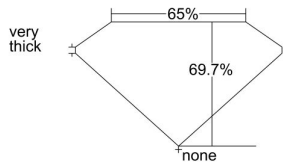

GIA®

FACSIMILE

GIA REPORT 2225342449

Verify this report at GIA.edu

GIA NATURAL DIAMOND DOSSIER®

March 10, 2022
GIA Report Number 2225342449
Shape and Cutting Style ..... **Cut-Cornered Rectangular Modified Brilliant**
Measurements ..... 5.86 x 4.64 x 3.23 mm

GRADING RESULTS

Carat Weight ..... 0.83 carat
Color Grade ..... F
Clarity Grade S11

ADDITIONAL GRADING INFORMATION

Polish ..... Excellent
Symmetry ..... Very Good
Fluorescence ..... Faint
Clarity Characteristics ..... Crystal
Inscription(s): GIA 2225342449

PROPORTIONS

Profile not to actual proportions

GRADING SCALES

GIA COLOR SCALE		GIA CLARITY SCALE			
COLORLESS	D	VERY VERY SLIGHTLY INCLUDED	FLAWLESS		
	E		INTERNALLY FLAWLESS		
	F	VERY SLIGHTLY INCLUDED	VVS₁		
	G		VVS₂		
	H		VS₁		
	NEAR COLORLESS	I	SLIGHTLY INCLUDED	VS₂	
		J		S1₁	
		FAINT	K	INCLUDED	S1₂
			L		I₁
			M		I₂
VERT LIGHT	N	INCLUDED	I₃		
	O				
	P				
	Q				
	R				
	S				
	T				
LIGHT	U				
	V				
	W				
	X				
Y					
Z