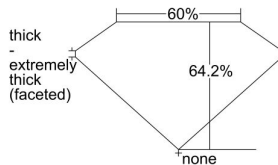

GIA®

FACSIMILE

GIA REPORT 2225446041

Verify this report at GIA.edu

GIA NATURAL DIAMOND DOSSIER®

May 09, 2022
GIA Report Number 2225446041
Shape and Cutting Style ..... Oval Brilliant
Measurements ..... 6.39 x 4.84 x 3.11 mm

GRADING RESULTS

Carat Weight ..... 0.70 carat
Color Grade I
Clarity Grade VS1

ADDITIONAL GRADING INFORMATION

Polish ..... Excellent
Symmetry ..... Very Good
Fluorescence ..... None
Clarity Characteristics ..... Feather
Inscription(s): GIA 2225446041

PROPORTIONS

Profile not to actual proportions

GRADING SCALES

GIA COLOR SCALE		GIA CLARITY SCALE			
COLORLESS	D	VERY VERY SLIGHTLY INCLUDED	FLAWLESS		
	E		INTERNALLY FLAWLESS		
	F	VERY SLIGHTLY INCLUDED	VVS₁		
	G		VVS₂		
	H		VS₁		
	NEAR COLORLESS	I	SLIGHTLY INCLUDED	VS₂	
		J		SI₁	
		FAINT	K	INCLUDED	SI₂
			L		I₁
			M		I₂
VERT LIGHT	N		INCLUDED	I₃	
	O				
	P				
	Q				
	R				
	S				
LIGHT	T				
	U				
	V				
	W				
	X				
Y					
Z