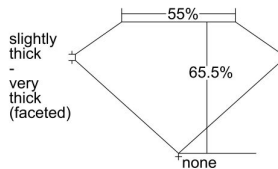

GIA®

FACSIMILE

GIA REPORT 2225517916

Verify this report at GIA.edu

GIA NATURAL DIAMOND DOSSIER®

July 05, 2022
GIA Report Number 2225517916
Shape and Cutting Style ..... Oval Brilliant
Measurements ..... 7.32 x 5.41 x 3.55 mm

GRADING RESULTS

Carat Weight ..... 0.90 carat
Color Grade ..... H
Clarity Grade VVS1

ADDITIONAL GRADING INFORMATION

Polish ..... Excellent
Symmetry ..... Excellent
Fluorescence ..... Faint
Clarity Characteristics ..... Pinpoint
Inscription(s): GIA 2225517916

PROPORTIONS

Profile not to actual proportions

GRADING SCALES

GIA COLOR SCALE		GIA CLARITY SCALE	
COLORLESS	D	VERY VERY SLIGHTLY INCLUDED	FLAWLESS
	E		INTERNALLY FLAWLESS
	F		VVS₁
	G		VVS₂
	H		VS₁
	I		VS₂
	J		SI₁
	K		SI₂
	L		I₁
	M		I₂
NEAR COLORLESS	N	SLIGHTLY INCLUDED	I₃
	O		
	P		
	Q		
FAINT	R		
	S		
	T		
	U		
VERT LIGHT	V		
	W		
	X		
	Y		
LIGHT	Z