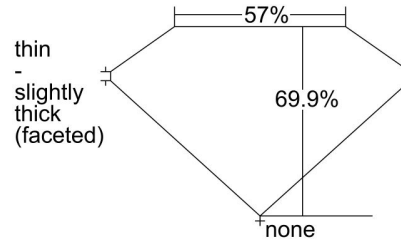

GIA NATURAL DIAMOND GRADING REPORT

August 09, 2022
GIA Report Number 2225549444
Shape and Cutting Style Cushion Modified Brilliant
Measurements 5.86 x 5.44 x 3.80 mm

GRADING RESULTS

Carat Weight 1.03 carat
Color Grade K
Clarity Grade VVS1

Profile not to actual proportions

CLARITY CHARACTERISTICS

KEY TO SYMBOLS*

- Pinpoint
- ~ Feather
- ^ Natural

* Red symbols denote internal characteristics (inclusions). Green or black symbols denote external characteristics (blemishes). Diagram is an approximate representation of the diamond, and symbols shown indicate type, position, and approximate size of clarity characteristics. All clarity characteristics may not be shown. Details of finish are not shown.