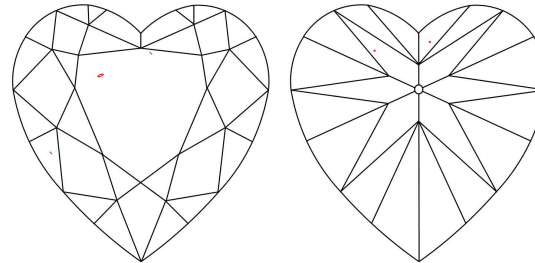

GIA NATURAL DIAMOND GRADING REPORT

January 17, 2023
 GIA Report Number 2225790881
 Shape and Cutting Style Heart Brilliant
 Measurements 6.81 x 8.18 x 5.04 mm

GRADING RESULTS

Carat Weight 1.70 carat
 Color Grade J
 Clarity Grade VS2

ADDITIONAL GRADING INFORMATION

Polish Excellent
 Symmetry Very Good
 Fluorescence None
 Inscription(s): GIA 2225790881

PROPORTIONS

Profile not to actual proportions

CLARITY CHARACTERISTICS

KEY TO SYMBOLS*

- Crystal
- ∖ Needle
- Pinpoint

* Red symbols denote internal characteristics (inclusions). Green or black symbols denote external characteristics (blemishes). Diagram is an approximate representation of the diamond, and symbols shown indicate type, position, and approximate size of clarity characteristics. All clarity characteristics may not be shown. Details of finish are not shown.