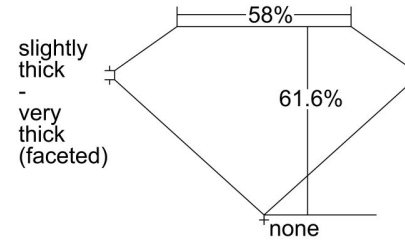

GIA NATURAL DIAMOND GRADING REPORT

January 17, 2023
 GIA Report Number 2225790881
 Shape and Cutting Style Heart Brilliant
 Measurements 6.81 x 8.18 x 5.04 mm

GRADING RESULTS

Carat Weight 1.70 carat
 Color Grade J
 Clarity Grade VS2

ADDITIONAL GRADING INFORMATION

Polish Excellent
 Symmetry Very Good
 Fluorescence None
 Inscription(s): GIA 2225790881

PROPORTIONS

Profile not to actual proportions

CLARITY CHARACTERISTICS

KEY TO SYMBOLS*

- Crystal
- ∖ Needle
- Pinpoint

* Red symbols denote internal characteristics (inclusions). Green or black symbols denote external characteristics (blemishes). Diagram is an approximate representation of the diamond, and symbols shown indicate type, position, and approximate size of clarity characteristics. All clarity characteristics may not be shown. Details of finish are not shown.