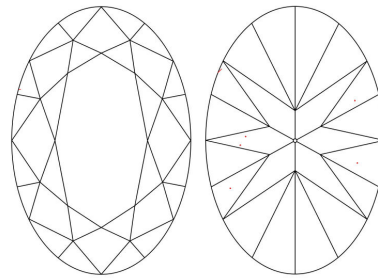

GIA NATURAL DIAMOND GRADING REPORT

June 13, 2024  
 GIA Report Number ..... 2231317040  
 Shape and Cutting Style ..... Oval Brilliant  
 Measurements ..... 7.82 x 5.68 x 3.60 mm

GRADING RESULTS

Carat Weight ..... 1.00 carat  
 Color Grade ..... E  
 Clarity Grade ..... VVS1

Profile not to actual proportions

CLARITY CHARACTERISTICS

KEY TO SYMBOLS\*

- Pinpoint
- ~ Feather

\* Red symbols denote internal characteristics (inclusions). Green or black symbols denote external characteristics (blemishes). Diagram is an approximate representation of the diamond, and symbols shown indicate type, position, and approximate size of clarity characteristics. All clarity characteristics may not be shown. Details of finish are not shown.