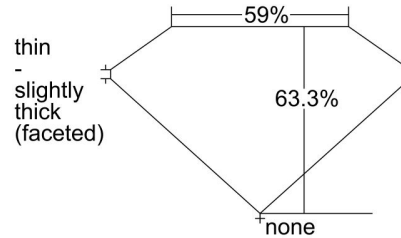

GIA NATURAL DIAMOND GRADING REPORT

June 13, 2024  
 GIA Report Number ..... 2231317040  
 Shape and Cutting Style ..... Oval Brilliant  
 Measurements ..... 7.82 x 5.68 x 3.60 mm

GRADING RESULTS

Carat Weight ..... 1.00 carat  
 Color Grade ..... E  
 Clarity Grade ..... VVS1

Profile not to actual proportions

CLARITY CHARACTERISTICS

KEY TO SYMBOLS\*

- Pinpoint
- ~ Feather

\* Red symbols denote internal characteristics (inclusions). Green or black symbols denote external characteristics (blemishes). Diagram is an approximate representation of the diamond, and symbols shown indicate type, position, and approximate size of clarity characteristics. All clarity characteristics may not be shown. Details of finish are not shown.