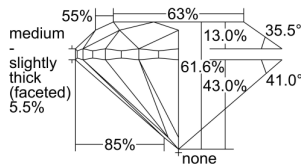

GIA®

FACSIMILE

GIA REPORT 2235215781

Verify this report at GIA.edu

GIA NATURAL DIAMOND DOSSIER®

March 07, 2024
GIA Report Number 2235215781
Shape and Cutting Style ..... Round Brilliant
Measurements ..... 5.86 - 5.96 x 3.64 mm

GRADING RESULTS

Carat Weight ..... 0.80 carat
Color Grade ..... F
Clarity Grade VS2
Cut Grade ..... Very Good

ADDITIONAL GRADING INFORMATION

Polish ..... Good
Symmetry ..... Good
Fluorescence ..... Strong Blue
Clarity Characteristics ..... Crystal
Inscription(s): GIA 2235215781

PROPORTIONS

Profile to actual proportions

GRADING SCALES

GIA COLOR SCALE	GIA CLARITY SCALE	GIA CUT SCALE	
D	FLAWLESS	EXCELLENT	
E	INTERNALLY FLAWLESS		
F		VVS₁	VERY GOOD
G	VVS₂		
H	VS₁	GOOD	
I	VS₂		
J	SI₁	FAIR	
K	SI₂		
L	I₁	POOR	
M			
N			
O	I₂		
P			
Q	I₃		
R			
S			
T			
U			
V			
W			
X			
Y			
Z