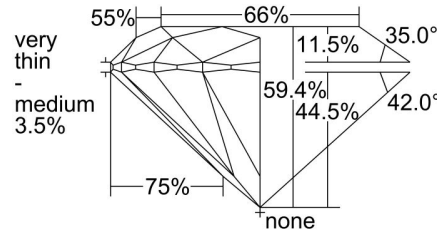

GIA NATURAL DIAMOND GRADING REPORT

May 17, 2024  
 GIA Report Number ..... 2235288595  
 Shape and Cutting Style ..... Round Brilliant  
 Measurements ..... 7.80 - 7.86 x 4.65 mm

GRADING RESULTS

Carat Weight ..... 1.73 carat  
 Color Grade ..... J  
 Clarity Grade ..... I1  
 Cut Grade ..... Good

ADDITIONAL GRADING INFORMATION

Polish ..... Good  
 Symmetry ..... Good  
 Fluorescence ..... None

**Comments:** Additional twinning wisps, clouds, pinpoints and surface graining are not shown.

PROPORTIONS

Profile to actual proportions

CLARITY CHARACTERISTICS

KEY TO SYMBOLS\*

- Feather
- Twinning Wisp
- Crystal
- Indented Natural
- Cavity
- Etch Channel
- Needle
- Extra Facet

\* Red symbols denote internal characteristics (inclusions). Green or black symbols denote external characteristics (blemishes). Diagram is an approximate representation of the diamond, and symbols shown indicate type, position, and approximate size of clarity characteristics. All clarity characteristics may not be shown. Details of finish are not shown.