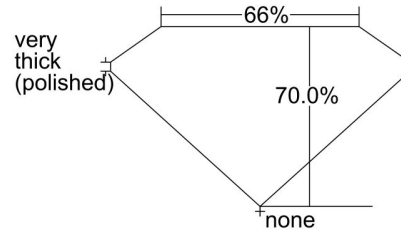

GIA NATURAL DIAMOND GRADING REPORT

July 22, 2024
 GIA Report Number 2235350538
 Shape and Cutting Style Emerald Cut
 Measurements 6.26 x 4.72 x 3.31 mm

GRADING RESULTS

Carat Weight 1.02 carat
 Color Grade J
 Clarity Grade VS1

ADDITIONAL GRADING INFORMATION

Polish Very Good
 Symmetry Very Good
 Fluorescence None

Inscription(s): GIA 2235350538

Comments: Additional clouds are not shown. Pinpoints are not shown.

PROPORTIONS

Profile not to actual proportions

CLARITY CHARACTERISTICS

KEY TO SYMBOLS*

- Cloud
- Crystal
- Feather

* Red symbols denote internal characteristics (inclusions). Green or black symbols denote external characteristics (blemishes). Diagram is an approximate representation of the diamond, and symbols shown indicate type, position, and approximate size of clarity characteristics. All clarity characteristics may not be shown. Details of finish are not shown.