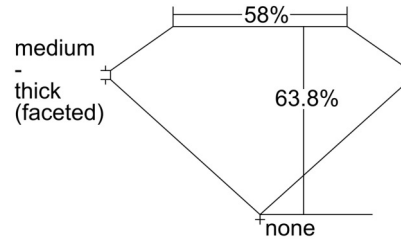

GIA NATURAL DIAMOND GRADING REPORT

August 21, 2024  
 GIA Report Number ..... 2235374199  
 Shape and Cutting Style ..... Oval Brilliant  
 Measurements ..... 7.74 x 5.62 x 3.58 mm

GRADING RESULTS

Carat Weight ..... 1.01 carat  
 Color Grade ..... H  
 Clarity Grade ..... VS1

Profile not to actual proportions

CLARITY CHARACTERISTICS

KEY TO SYMBOLS\*

-  Cloud
-  Crystal
-  Needle

\* Red symbols denote internal characteristics (inclusions). Green or black symbols denote external characteristics (blemishes). Diagram is an approximate representation of the diamond, and symbols shown indicate type, position, and approximate size of clarity characteristics. All clarity characteristics may not be shown. Details of finish are not shown.