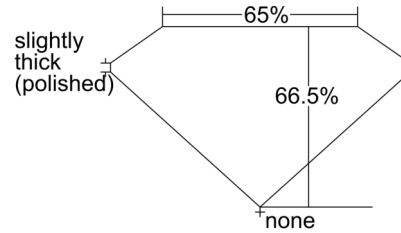

GIA NATURAL DIAMOND GRADING REPORT

September 23, 2024
 GIA Report Number 2235398718
 Shape and Cutting Style Square Emerald Cut
 Measurements 7.02 x 6.88 x 4.57 mm

GRADING RESULTS

Carat Weight 2.01 carat
 Color Grade H
 Clarity Grade VVS1

ADDITIONAL GRADING INFORMATION

Polish Excellent
 Symmetry Very Good
 Fluorescence Faint
 Inscription(s): GIA 2235398718
 Comments: Additional pinpoints are not shown.

PROPORTIONS

Profile not to actual proportions

CLARITY CHARACTERISTICS

KEY TO SYMBOLS*

- Pinpoint
- ~ Feather

* Red symbols denote internal characteristics (inclusions). Green or black symbols denote external characteristics (blemishes). Diagram is an approximate representation of the diamond, and symbols shown indicate type, position, and approximate size of clarity characteristics. All clarity characteristics may not be shown. Details of finish are not shown.