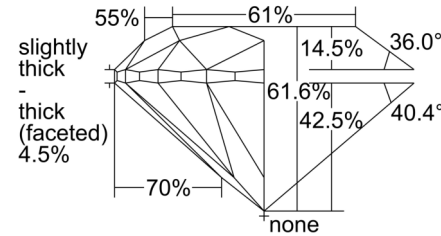

**GIA NATURAL DIAMOND GRADING REPORT**

 October 22, 2024  
 GIA Report Number ..... 2235422970  
 Shape and Cutting Style ..... Round Brilliant  
 Measurements ..... 6.31 - 6.37 x 3.91 mm

**GRADING RESULTS**

 Carat Weight ..... 1.00 carat  
 Color Grade ..... J  
 Clarity Grade ..... SI1  
 Cut Grade ..... Very Good

**ADDITIONAL GRADING INFORMATION**

 Polish ..... Excellent  
 Symmetry ..... Very Good  
 Fluorescence ..... None  
 Inscription(s): GIA 2235422970

**Comments:** Clouds, pinpoints and surface graining are not shown.

**PROPORTIONS**

Profile to actual proportions

**CLARITY CHARACTERISTICS**

**KEY TO SYMBOLS\***

- Crystal
- ~ Feather
- \\ Needle

\* Red symbols denote internal characteristics (inclusions). Green or black symbols denote external characteristics (blemishes). Diagram is an approximate representation of the diamond, and symbols shown indicate type, position, and approximate size of clarity characteristics. All clarity characteristics may not be shown. Details of finish are not shown.