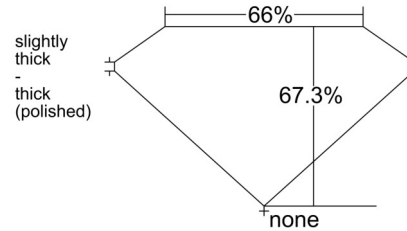

PROPORTIONS

Profile not to actual proportions