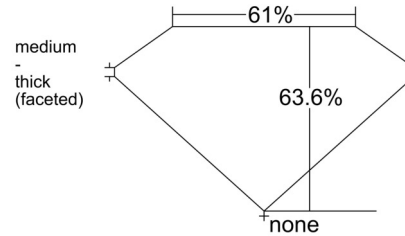

Verify this report at GIA.edu

This is a digital representation of the original GIA Report. This representation might not be accepted in lieu of the original GIA Report in certain circumstances. The original GIA Report includes certain security features which are not reproducible on this facsimile.

GIA NATURAL DIAMOND GRADING REPORT

April 07, 2026
GIA Report Number 2235919888
Shape and Cutting Style ..... Oval Brilliant
Measurements ..... 11.35 x 8.12 x 5.16 mm

GRADING RESULTS

Carat Weight ..... 3.01 carat
Color Grade I
Clarity Grade VS2

ADDITIONAL GRADING INFORMATION

Polish ..... Excellent
Symmetry ..... Excellent
Fluorescence ..... None
Inscription(s): GIA 2235919888
Comments: Additional pinpoints are not shown.

PROPORTIONS

Profile not to actual proportions