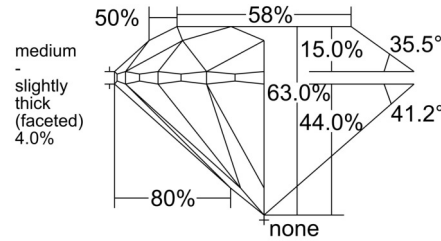

GIA NATURAL DIAMOND GRADING REPORT

May 15, 2026
GIA Report Number 2328435724
Shape and Cutting Style ..... Round Brilliant
Measurements ..... 7.07 - 7.12 x 4.47 mm

GRADING RESULTS

Carat Weight ..... 1.39 carat
Color Grade ..... E
Clarity Grade VS1
Cut Grade ..... Excellent

ADDITIONAL GRADING INFORMATION

Polish ..... Excellent
Symmetry ..... Excellent
Fluorescence ..... Faint
Inscription(s): GIA 2328435724

Comments: Additional clouds are not shown. Pinpoints are not shown.

PROPORTIONS