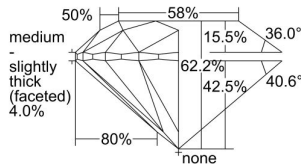

GIA®

FACSIMILE

GIA REPORT 2354722400

Verify this report at GIA.edu

GIA NATURAL DIAMOND DOSSIER®

August 07, 2020
GIA Report Number 2354722400
Shape and Cutting Style ..... Round Brilliant
Measurements ..... 5.06 - 5.08 x 3.15 mm

GRADING RESULTS

Carat Weight ..... 0.50 carat
Color Grade ..... M
Clarity Grade VS1
Cut Grade ..... Excellent

ADDITIONAL GRADING INFORMATION

Polish ..... Excellent
Symmetry ..... Excellent
Fluorescence ..... Faint
Clarity Characteristics..... Crystal, Needle, Pinpoint
Inscription(s): GIA 2354722400

PROPORTIONS

Profile to actual proportions