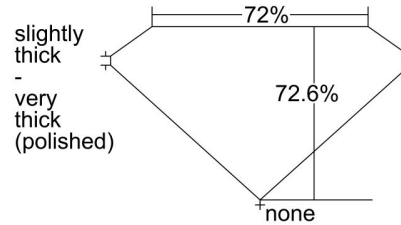

GIA NATURAL DIAMOND GRADING REPORT

May 02, 2023  
 GIA Report Number ..... 2357285434  
 Shape and Cutting Style ..... Square Modified Brilliant  
 Measurements ..... 5.48 x 5.44 x 3.95 mm

GRADING RESULTS

Carat Weight ..... 1.00 carat  
 Color Grade ..... I  
 Clarity Grade ..... VS1

ADDITIONAL GRADING INFORMATION

Polish ..... Very Good  
 Symmetry ..... Very Good  
 Fluorescence ..... None  
 Inscription(s): GIA 2357285434

**Comments:** Additional clouds are not shown. Additional pinpoints are not shown.

PROPORTIONS

Profile not to actual proportions

CLARITY CHARACTERISTICS

KEY TO SYMBOLS\*

-  Feather
-  Indented Natural
-  Cloud
-  Extra Facet
-  Needle
-  Pinpoint

\* Red symbols denote internal characteristics (inclusions). Green or black symbols denote external characteristics (blemishes). Diagram is an approximate representation of the diamond, and symbols shown indicate type, position, and approximate size of clarity characteristics. All clarity characteristics may not be shown. Details of finish are not shown.