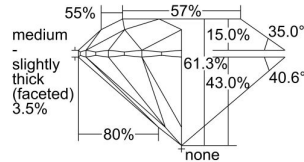

GIA®

FACSIMILE

GIA REPORT 2374795028

Verify this report at GIA.edu

GIA NATURAL DIAMOND DOSSIER®

March 02, 2021
GIA Report Number 2374795028
Shape and Cutting Style ..... Round Brilliant
Measurements ..... 4.64 - 4.67 x 2.85 mm

GRADING RESULTS

Carat Weight ..... 0.38 carat
Color Grade ..... F
Clarity Grade VVS2
Cut Grade ..... Excellent

ADDITIONAL GRADING INFORMATION

Polish ..... Excellent
Symmetry ..... Excellent
Fluorescence ..... None
Clarity Characteristics ..... Cloud, Pinpoint
Inscription(s): GIA 2374795028

PROPORTIONS

Profile to actual proportions

GRADING SCALES

GIA COLOR SCALE	GIA CLARITY SCALE	GIA CUT SCALE
COLOURLESS	FLAWLESS	EXCELLENT
D	INTERNALLY FLAWLESS	
E	VVS₁	VERY GOOD
F		
G	VVS₂	
H	VS₁	GOOD
I		
J	VS₂	
K	SI₁	FAIR
L		
M	SI₂	
N	I₁	POOR
O		
P	I₂	
Q	I₃	
R		
S		
T		
U		
V		
W		
X		
Y		
Z