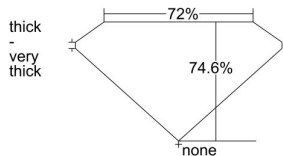

GIA®

FACSIMILE

GIA REPORT 2394482551

Verify this report at GIA.edu

GIA NATURAL DIAMOND DOSSIER®

July 14, 2021
GIA Report Number 2394482551
Shape and Cutting Style ..... Square Modified Brilliant
Measurements ..... 4.93 x 4.91 x 3.67 mm

GRADING RESULTS

Carat Weight ..... 0.80 carat
Color Grade ..... F
Clarity Grade SI1

ADDITIONAL GRADING INFORMATION

Polish ..... Very Good
Symmetry ..... Very Good
Fluorescence ..... None
Clarity Characteristics..... Crystal, Cloud, Indented Natural
Inscription(s): GIA 2394482551

PROPORTIONS

Profile not to actual proportions

GRADING SCALES

GIA COLOR SCALE		GIA CLARITY SCALE			
COLORLESS	D	VERY VERY SLIGHTLY INCLUDED	FLAWLESS		
	E		INTERNALLY FLAWLESS		
	F		VVS₁		
	NEAR COLORLESS	G	VERY SLIGHTLY INCLUDED	VVS₂	
		H		VS₁	
		FANT	I	SLIGHTLY INCLUDED	VS₂
			J		SI₁
	LIGHT	K	INCLUDED	SI₂	
		L		I₁	
		M		I₂	
VERY LIGHT		N	INCLUDED	I₃	
		O			
P					
Q					
R					
S					
T					
U					
V					
W					
X					
Y					
Z