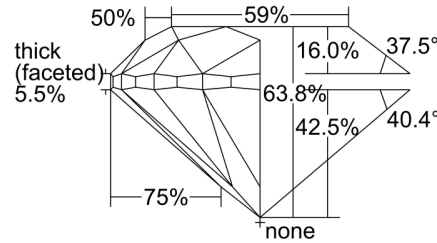

GIA NATURAL DIAMOND GRADING REPORT

 July 15, 2021
 GIA Report Number 2397041953
 Shape and Cutting Style Round Brilliant
 Measurements 6.20 - 6.28 x 3.98 mm

GRADING RESULTS

 Carat Weight 1.01 carat
 Color Grade E
 Clarity Grade SI1
 Cut Grade Very Good

ADDITIONAL GRADING INFORMATION

 Polish Very Good
 Symmetry Very Good
 Fluorescence None

Inscription(s): GIA 2397041953

Comments: Clouds are not shown. Pinpoints are not shown.

PROPORTIONS

Profile to actual proportions

CLARITY CHARACTERISTICS

KEY TO SYMBOLS*

- Crystal
- ∖ Needle
- ~ Feather

* Red symbols denote internal characteristics (inclusions). Green or black symbols denote external characteristics (blemishes). Diagram is an approximate representation of the diamond, and symbols shown indicate type, position, and approximate size of clarity characteristics. All clarity characteristics may not be shown. Details of finish are not shown.