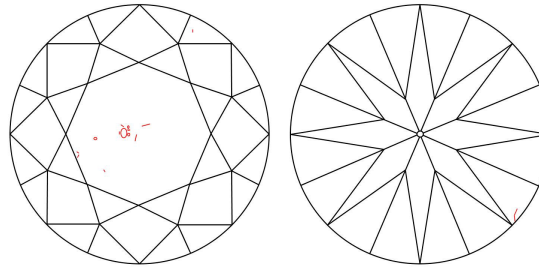

GIA NATURAL DIAMOND GRADING REPORT

 July 15, 2021
 GIA Report Number 2397041953
 Shape and Cutting Style Round Brilliant
 Measurements 6.20 - 6.28 x 3.98 mm

GRADING RESULTS

 Carat Weight 1.01 carat
 Color Grade E
 Clarity Grade SI1
 Cut Grade Very Good

ADDITIONAL GRADING INFORMATION

 Polish Very Good
 Symmetry Very Good
 Fluorescence None

Inscription(s): GIA 2397041953

Comments: Clouds are not shown. Pinpoints are not shown.

PROPORTIONS

Profile to actual proportions

CLARITY CHARACTERISTICS

KEY TO SYMBOLS*

- Crystal
- ∖ Needle
- ~ Feather

* Red symbols denote internal characteristics (inclusions). Green or black symbols denote external characteristics (blemishes). Diagram is an approximate representation of the diamond, and symbols shown indicate type, position, and approximate size of clarity characteristics. All clarity characteristics may not be shown. Details of finish are not shown.