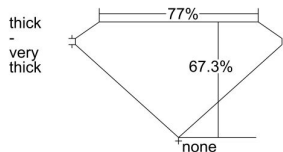

GIA®

FACSIMILE

GIA REPORT 2414038903

Verify this report at GIA.edu

GIA NATURAL DIAMOND DOSSIER®

December 01, 2021
GIA Report Number 2414038903
Shape and Cutting Style ..... **Cut-Cornered Rectangular Modified Brilliant**
Measurements ..... 6.21 x 4.13 x 2.78 mm

GRADING RESULTS

Carat Weight ..... 0.60 carat
Color Grade ..... H
Clarity Grade VVS1

ADDITIONAL GRADING INFORMATION

Polish ..... Excellent
Symmetry ..... Very Good
Fluorescence ..... Faint
Clarity Characteristics ..... Pinpoint, Feather, Chip
Inscription(s): GIA 2414038903

PROPORTIONS

Profile not to actual proportions

GRADING SCALES

GIA COLOR SCALE		GIA CLARITY SCALE	
COLORLESS	D	VERY VERY SLIGHTLY INCLUDED	FLAWLESS
	E		INTERNALLY FLAWLESS
	F		VVS₁
NEAR COLORLESS	G	VERY SLIGHTLY INCLUDED	VVS₂
	H		VS₁
	I		VS₂
FAINT	J	SLIGHTLY INCLUDED	SI₁
	K		SI₂
	L		I₁
VERT LIGHT	M	INCLUDED	I₂
	N		I₃
	O		
LIGHT	P		
	Q		
	R		
	S		
	T		
	U		
	V		
W			
X			
Y			
Z