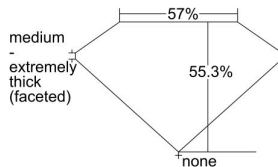

GIA®

FACSIMILE

GIA REPORT 2416981133

Verify this report at GIA.edu

GIA NATURAL DIAMOND DOSSIER®

January 13, 2022
GIA Report Number 2416981133
Shape and Cutting Style ..... Heart Brilliant
Measurements ..... 4.07 x 4.74 x 2.62 mm

GRADING RESULTS

Carat Weight ..... 0.31 carat
Color Grade ..... E
Clarity Grade VVS1

ADDITIONAL GRADING INFORMATION

Polish ..... Excellent
Symmetry ..... Very Good
Fluorescence ..... Faint
Clarity Characteristics ..... Pinpoint, Cloud, Feather
Inspection(s): GIA 2416981133

PROPORTIONS

Profile not to actual proportions

GRADING SCALES

GIA COLOR SCALE		GIA CLARITY SCALE			
COLORLESS	D	VERY VERY SLIGHTLY INCLUDED	FLAWLESS		
	E		INTERNALLY FLAWLESS		
	F		VVS₁		
	NEAR COLORLESS	G	VERY SLIGHTLY INCLUDED	VVS₂	
		H		VS₁	
		FAINT	I	SLIGHTLY INCLUDED	VS₂
			J		SI₁
			K		SI₂
	LIGHT	L	INCLUDED	I₁	
		M		I₂	
N		I₃			
O					
P					
Q					
R