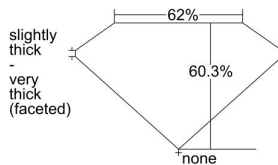

GIA®

FACSIMILE

GIA REPORT 2424327783

Verify this report at GIA.edu

GIA NATURAL DIAMOND DOSSIER®

February 14, 2022
GIA Report Number 2424327783
Shape and Cutting Style ..... Heart Brilliant
Measurements ..... 5.30 x 6.08 x 3.67 mm

GRADING RESULTS

Carat Weight ..... 0.70 carat
Color Grade ..... D
Clarity Grade VS2

ADDITIONAL GRADING INFORMATION

Polish ..... Excellent
Symmetry ..... Excellent
Fluorescence ..... Medium Blue
Clarity Characteristics ..... Feather, Crystal
Inscription(s): GIA 2424327783

PROPORTIONS

Profile not to actual proportions

GRADING SCALES

GIA COLOR SCALE		GIA CLARITY SCALE			
COLORLESS	D	VERY VERY SLIGHTLY INCLUDED	FLAWLESS		
	E		INTERNALLY FLAWLESS		
	F		VVS₁		
	G		VVS₂		
	NEAR COLORLESS	H	VERY SLIGHTLY INCLUDED	VS₁	
		I		VS₂	
		FAINT	J	SLIGHTLY INCLUDED	SI₁
			K		SI₂
	L		I₁		
	M		I₂		
N	I₃				
P					
VERT LIGHT	Q	INCLUDED			
	R				
	S				
	T				
	U				
	V				
LIGHT	W				
	X				
	Y				
	Z