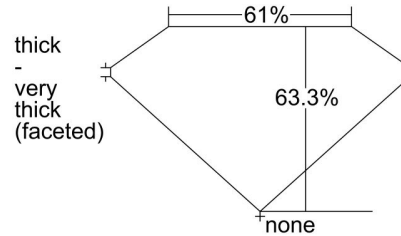

GIA NATURAL DIAMOND GRADING REPORT

 April 14, 2022
 GIA Report Number **2424987058**
 Shape and Cutting Style **Oval Brilliant**
 Measurements **9.76 x 6.43 x 4.07 mm**
GRADING RESULTS

 Carat Weight **1.81 carat**
 Color Grade **I**
 Clarity Grade **VS1**
ADDITIONAL GRADING INFORMATION

 Polish **Excellent**
 Symmetry **Very Good**
 Fluorescence **Strong Blue**
 Inscription(s): **GIA 2424987058**
Comments: Additional clouds, pinpoints and internal graining are not shown.

PROPORTIONS

Profile not to actual proportions

CLARITY CHARACTERISTICS

KEY TO SYMBOLS*

-  Cloud
-  Natural
-  Needle
-  Pinpoint
-  Indented Natural

* Red symbols denote internal characteristics (inclusions). Green or black symbols denote external characteristics (blemishes). Diagram is an approximate representation of the diamond, and symbols shown indicate type, position, and approximate size of clarity characteristics. All clarity characteristics may not be shown. Details of finish are not shown.