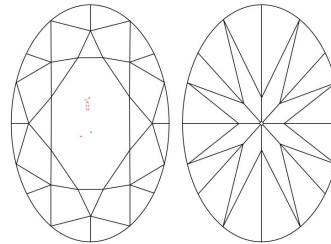

GIA NATURAL DIAMOND GRADING REPORT

 April 14, 2022
 GIA Report Number **2424987058**
 Shape and Cutting Style **Oval Brilliant**
 Measurements **9.76 x 6.43 x 4.07 mm**
GRADING RESULTS

 Carat Weight **1.81 carat**
 Color Grade **I**
 Clarity Grade **VS1**
ADDITIONAL GRADING INFORMATION

 Polish **Excellent**
 Symmetry **Very Good**
 Fluorescence **Strong Blue**
 Inscription(s): **GIA 2424987058**
Comments: Additional clouds, pinpoints and internal graining are not shown.

PROPORTIONS

Profile not to actual proportions

CLARITY CHARACTERISTICS

KEY TO SYMBOLS*

-  Cloud
-  Natural
-  Needle
-  Pinpoint
-  Indented Natural

* Red symbols denote internal characteristics (inclusions). Green or black symbols denote external characteristics (blemishes). Diagram is an approximate representation of the diamond, and symbols shown indicate type, position, and approximate size of clarity characteristics. All clarity characteristics may not be shown. Details of finish are not shown.