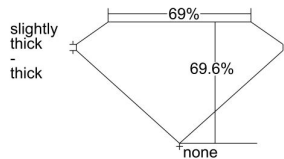

GIA®

FACSIMILE

GIA REPORT 2427678079

Verify this report at gia.edu

GIA NATURAL DIAMOND DOSSIER®

March 14, 2022
GIA Report Number **2427678079**
Shape and Cutting Style ..... **Cut-Cornered Rectangular Modified Brilliant**
Measurements ..... **4.51 x 3.69 x 2.57 mm**

GRADING RESULTS

Carat Weight ..... **0.40 carat**
Color Grade ..... **D**
Clarity Grade **VS1**

ADDITIONAL GRADING INFORMATION

Polish ..... **Very Good**
Symmetry ..... **Excellent**
Fluorescence ..... **Medium Blue**
Clarity Characteristics..... **Crystal, Needle, Pinpoint**
Inscription(s): **GIA 2427678079**

PROPORTIONS

Profile not to actual proportions

GRADING SCALES

GIA COLOR SCALE		GIA CLARITY SCALE			
COLORLESS	D	VERY VERY SLIGHTLY INCLUDED	FLAWLESS		
	E		INTERNALLY FLAWLESS		
	F	VERY SLIGHTLY INCLUDED	VS₁		
	G		VS₂		
	H		VS₁		
	NEAR COLORLESS	I	SLIGHTLY INCLUDED	VS₂	
		J		SI₁	
		FAINT	K	INCLUDED	SI₂
			L		I₁
			M		I₂
VERT LIGHT	N	LIGHT	I₃		
	O				
	P				
	Q				
	R