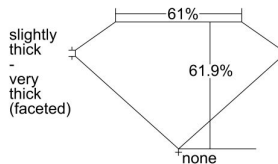

GIA®

FACSIMILE

GIA REPORT 2427782623

Verify this report at GIA.edu

GIA NATURAL DIAMOND DOSSIER®

March 26, 2022
GIA Report Number 2427782623
Shape and Cutting Style ..... Heart Brilliant
Measurements ..... 5.07 x 6.28 x 3.88 mm

GRADING RESULTS

Carat Weight ..... 0.80 carat
Color Grade ..... D
Clarity Grade VS2

ADDITIONAL GRADING INFORMATION

Polish ..... Excellent
Symmetry ..... Excellent
Fluorescence ..... None
Clarity Characteristics ..... Crystal
Inscription(s): GIA 2427782623

PROPORTIONS

Profile not to actual proportions

GRADING SCALES

GIA COLOR SCALE		GIA CLARITY SCALE		
NEAR COLORLESS	D	VERY VERY SLIGHTLY INCLUDED	FLAWLESS	
	E		INTERNALLY FLAWLESS	
	F	VERY SLIGHTLY INCLUDED	VS₁	
	G		VS₂	
	H		VS₁	
	FAINT	I	SLIGHTLY INCLUDED	VS₂
		J		SI₁
		K	INCLUDED	SI₂
		L		I₁
		M		I₂
VERY LIGHT		N	LIGHT	I₃
	O			
	P			
	Q			
LIGHT	R			
	S			
	T			
	U			
	V			
	W			
	X			
	Y			
	Z